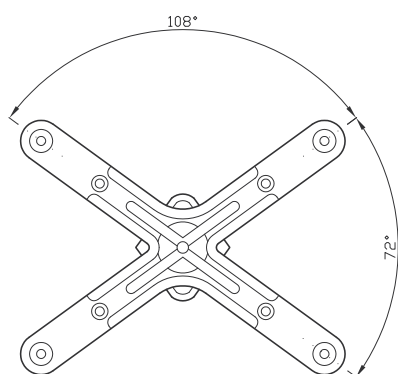

Octopus footstool

Assembling instructions

- Center to be assembled to footblades by 8pcs wooden screws: 8pcs 5,0*50/30

Product information

Center piece for chair footstool, for four solid wooden footblades.

Name	Product code
Octopus	339 500

Specifications

- Footstool center for 4pcs solid footblades
- No visible screws
- Material: composite
- Color: black
- Screws: included
- Patented
- Drawing for solid footblades available
- Prototype footblade sample set available