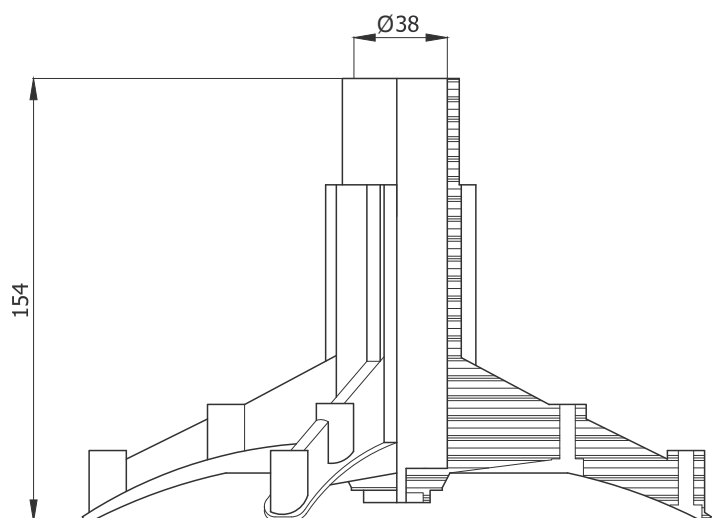

Octopus footstool

Assembling instructions

- Center to be assembled to footblades by 8pcs wooden screws: 8pcs 5,0*50/30

Product information

Center piece for chair footstool, for four solid wooden footblades.

Name	Product code
Octopus	339 500

Specifications

- Footstool center for 4pcs solid footblades
- No visible screws
- Material: composite
- Color: black
- Screws: included
- Patented
- Drawing for solid footblades available
- Prototype footblade sample set available