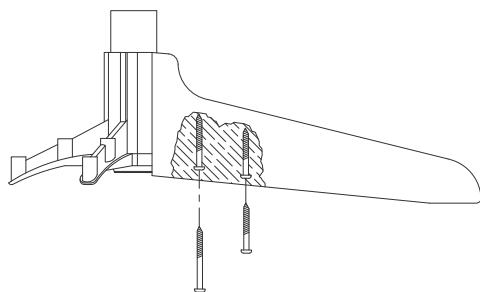

Octopus footstool

Assembling instructions

- Center to be assembled to footblades by 8pcs wooden screws: 8pcs 5,0*50/30

Product information

Center piece for chair footstool, for four solid wooden footblades.

Name	Product code
Octopus	339 500

Specifications

- Footstool center for 4pcs solid footblades
- No visible screws
- Material: composite
- Color: black
- Screws: included
- Patented
- Drawing for solid footblades available
- Prototype footblade sample set available