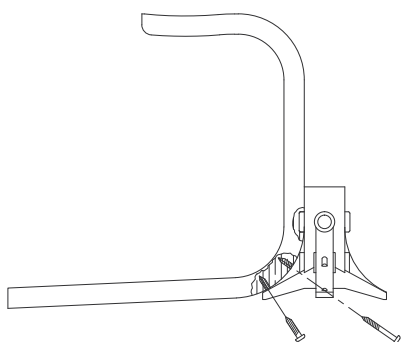

Tetra footstool

Assembling instructions

- Center to be assembled to footblades by 4pcs wooden screws 5.0*25 and 4pcs 4.5*40/50mm

Product information

Center piece for chair footstool for four banded veneer footblades.

Name	Product code
Tetra	321 000

Specifications

- Footstool center for 4pcs banded veneer footblades
- Material: composite
- Color: black
- Screws: included
- Patented
- No visible screws
- Drawing for banded veneer footblades available