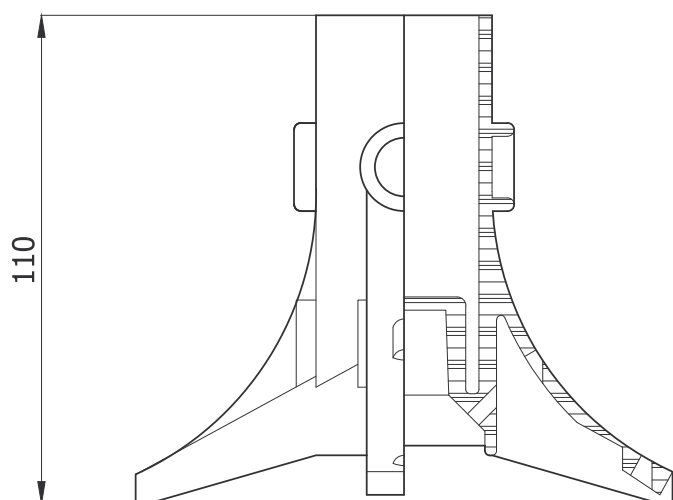

Tetra footstool

Assembling instructions

- Center to be assembled to footblades by 4pcs wooden screws 5.0*25 and 4pcs 4.5*40/50mm

Product information

Center piece for chair footstool for four banded veneer footblades.

Name	Product code
Tetra	321 000

Specifications

- Footstool center for 4pcs banded veneer footblades
- Material: composite
- Color: black
- Screws: included
- Patented
- No visible screws
- Drawing for banded veneer footblades available