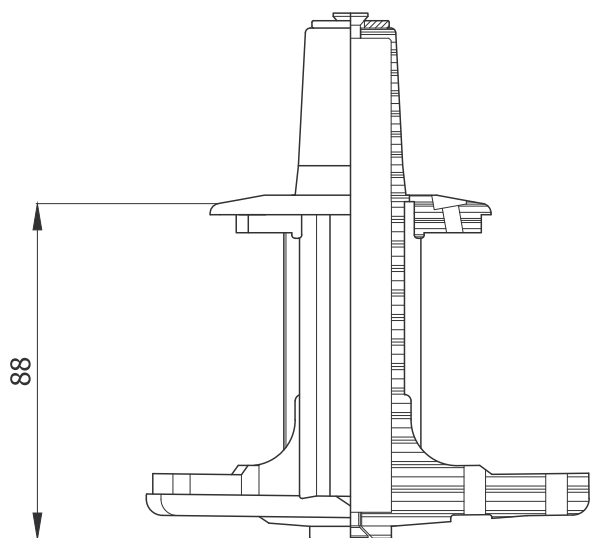

## Assembling instructions

- Swivel to be assembled to foot blades by 15pcs wooden screws 5.0\*x, length depending on foot blade model

## Specifications

- Footstool center especially designed for Japanese dining chairs with 5pcs solid foot blades
- No visible screws
- Material: composite
- Color: black
- Patented
- Eurocone
- Drawing for solid foot blades available