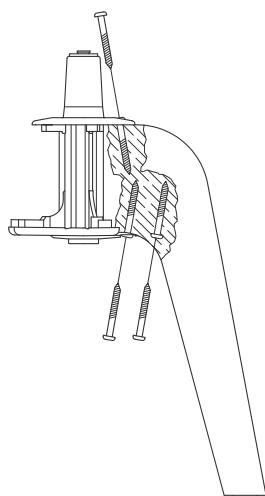

# Ragno swivel

## Assembling instructions

- Swivel to be assembled to foot blades by 15pcs wooden screws 5.0\*x, length depending on foot blade model

## Specifications

- Footstool center especially designed for Japanese dining chairs with 5pcs solid foot blades
- No visible screws
- Material: composite
- Color: black
- Patented
- Eurocone
- Drawing for solid foot blades available