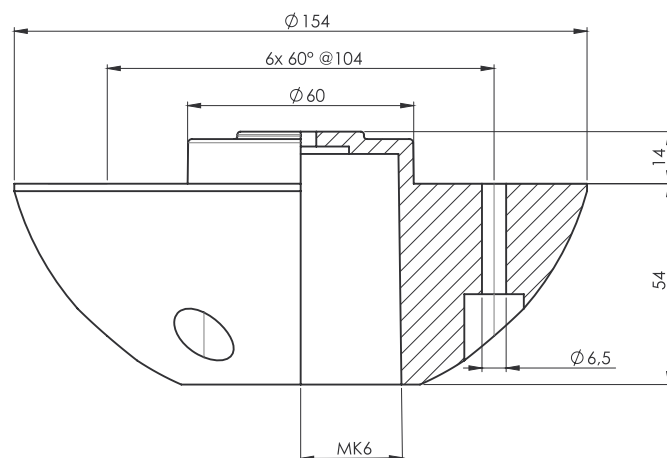

Piccolo Fastening disc

Inspiration & Assembling

Product information

Fastening disc for Piccolo swivels. Use this disc right under the chair seat, together with Piccolo swivel assembled upside down. The combination allows a center tube for your chair with diameter of only 35...38mm.

Name	Product code
Fastening disc for Piccolo	336510

Specifications

- Material: composite.
- Color: black.
- REACH -compliant

Options

- Fastening from above with 6pcs wooden screws minimum length 5.0*50/30mm, or from below with 6sets screws M6*50mm and pronged t-nut M6.
- Ask for our assembly drawings!