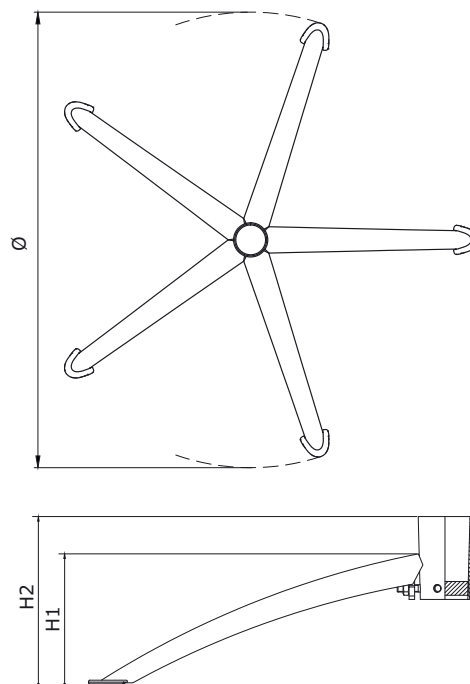

Supernova S