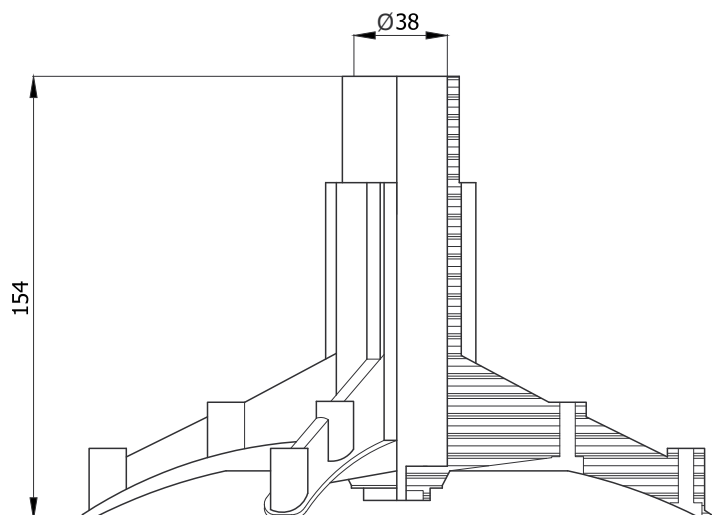

Octopus footstool