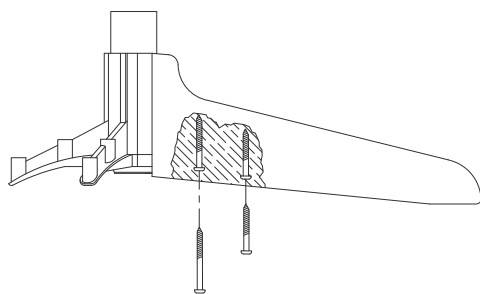

# Octopus footstool

## Assembling instructions

- Center to be assembled to footblades by 8pcs wooden screws: 4pcs 5,0\*50/30 + 4pcs 5,0\*60/36

## Product information

Center piece for chair footstool, with four solid wooden footblades.

Name	Product code
Octopus	339 500

## Specifications

- Footstool center for 4pcs solid footblades
- No visible screws
- Material: composite
- Color: black
- Screws: included
- Patented system