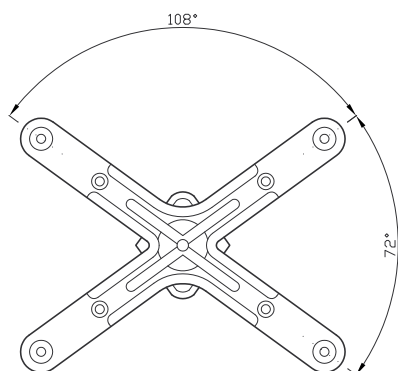

## Assembling instructions

- Center to be assembled to footblades by 8pcs wooden screws: 4pcs 5,0\*50/30 + 4pcs 5,0\*60/36

## Product information

Center piece for chair footstool, with four solid wooden footblades.

Name	Product code
Octopus	339 500

## Specifications

- Footstool center for 4pcs solid footblades
- No visible screws
- Material: composite
- Color: black
- Screws: included
- Patented system