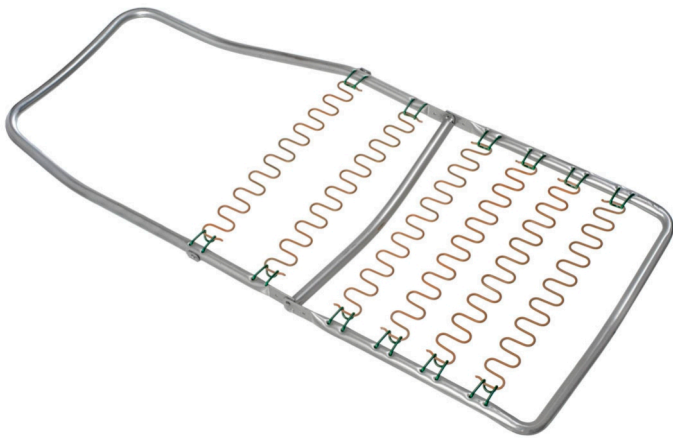

# Metal frame

## Product information

Metal frame with no-zag springs and fastening hooks.

**Name**  
Metal frame

**Product code**  
336 030

## Specifications

- Material: metal
- Color: painted grey

## Assembling instructions

- Assembling to veneer seat frame and to veneer armrest by 8pcs wooden screws (length depending on constructions)
- Assembling to chair frame with Mekrapid hinges (see page 44!) and by 2pcs M8\*35-60 DIN 912 screws and by a Mekrapid glide mechanism