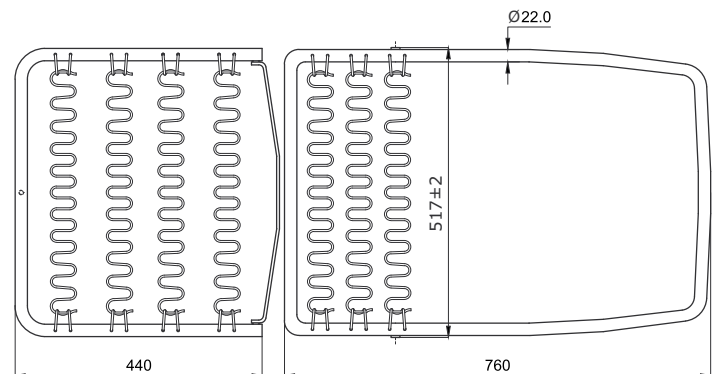

Metal frame