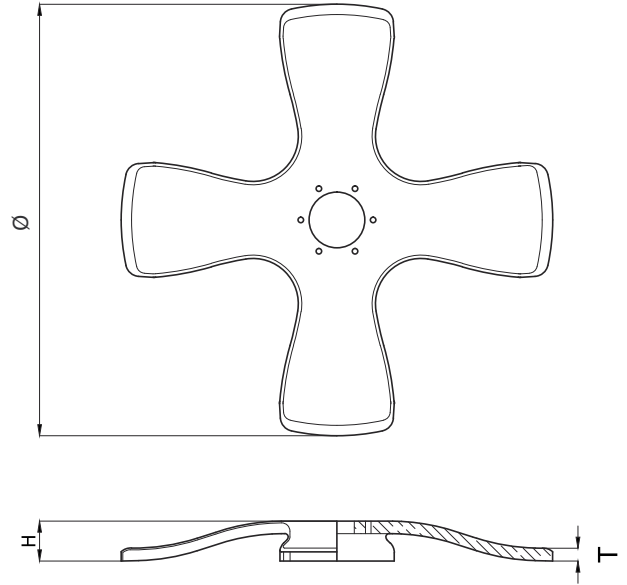

4-Star

Inspiration & Assembling

Product information

Wooden bases with four legs in different wooden surfaces.

Name
4-Star base

Ø[mm]	Height [mm]	Product code
550	52	441 446
620	57	440 463
810	73	440 480

Specifications

- Material/surface: veneer, any kind of wood on request
- Center hole information: page 33

Options

- Other sizes and shapes of legs on request
- Surface: sanded, lacquered, stained or painted
- Felt pads available